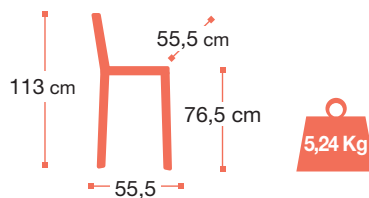

Colours	Reference	EAN
High chair Moon Linen / Ice white	S6 901 096	3100038173077
High chair Moon Linen / Storm blue	S6 901 196	3100038173091

*Complies with European standards EN 581-1/2/3 : Product tested for safety / resistance / stability for Collective use