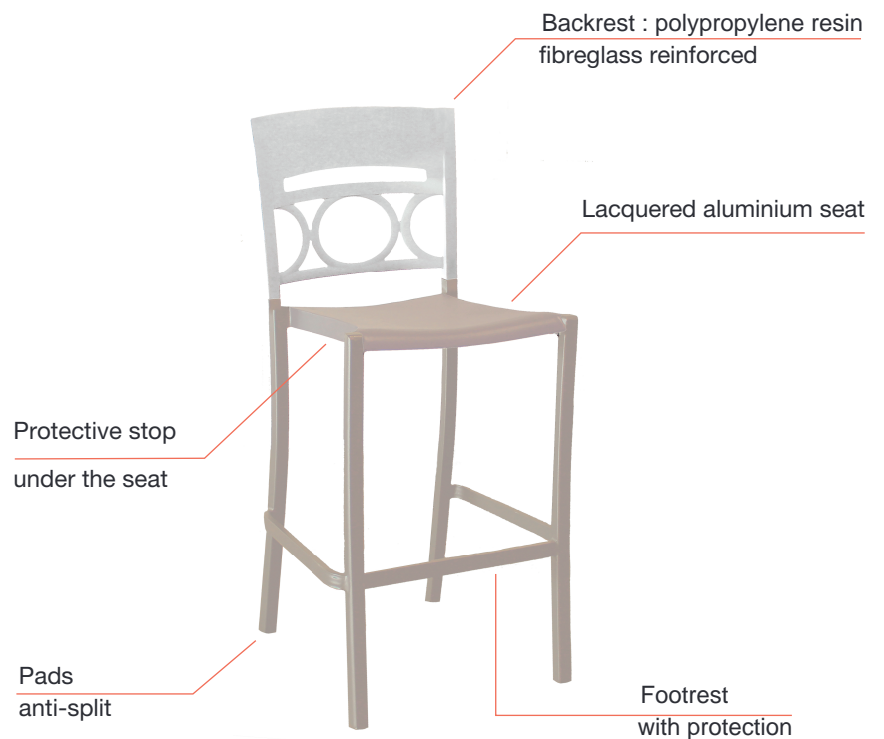

MOON High chair

MOON HIGH CHAIR

COMFORT & ELEGANCE

The Moon range is enriched by a new piece that responds with the latest trends : the Moon high chair, ideal for meals in hight.

+ PRODUCT

- SEATING COMFORT, HIGH BACKREST
- HIGH STABILITY
- STACKABLE

Colours	Reference	EAN
High chair Moon Linen / Ice white	S6 901 096	3100038173077
High chair Moon Linen / Storm blue	S6 901 196	3100038173091

*Complies with European standards EN 581-1/2/3 : Product tested for safety / resistance / stability for Collective use