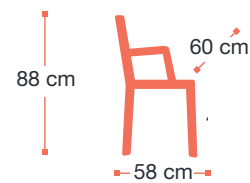

### + PRODUCT

- INJECTED IN ONE PIECE
- GREAT STABILITY & ERGONOMIC SEAT
- SOLIDITY & RESISTANCE TO USE
- HANDLESTACKABLE, EASY TO HANDLE
- UV RESISTANCE

Stacking stops

Water drain hole

4 pads

Delivery unit (PCS)