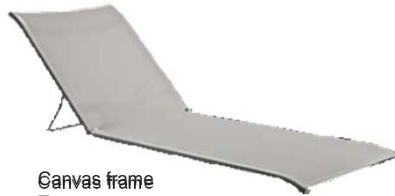

Canvas frame easy to replace
(6 stainless steel screws)

5 minutes

Canvas frame
T28 white

Canvas frame
T29 black

Canvas frame
T30 grey

Canvas frame
T31 Cognac brown

Replacement canvas colours	Reference
White Canvas T28	43 008 096
Grey Canvas T30	43 010 289
Black Canvas T29	43 011 288
Cognac brown Canvas T31	43 009 599

x1
Delivery unit
(PCB)

Sunset white
T33 heather beige canvas

Sunset white
T28 white canvas

Sunset grey
T33 heather beige canvas

Sunset black
T29 black canvas

Sunset black
T34 heather grey canvas

Sunset grey
T30 light grey canvas