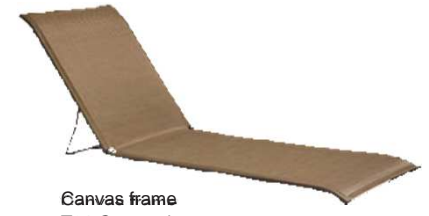

Canvas frame easy to replace
(6 stainless steel screws)

5 minutes

Canvas frame
T28 white

Canvas frame
T29 black

Canvas frame
T30 grey

Canvas frame
T31 Cognac brown

Replacement canvas colours	Reference
White Canvas T28	43 008 096
Grey Canvas T30	43 010 289
Black Canvas T29	43 011 288
Cognac brown Canvas T31	43 009 599

x1
Delivery unit
(PCB)

Sunset white
T33 heather beige canvas

Sunset white
T28 white canvas

Sunset grey
T33 heather beige canvas

Sunset black
T29 black canvas

Sunset black
T34 heather grey canvas

Sunset grey
T30 light grey canvas