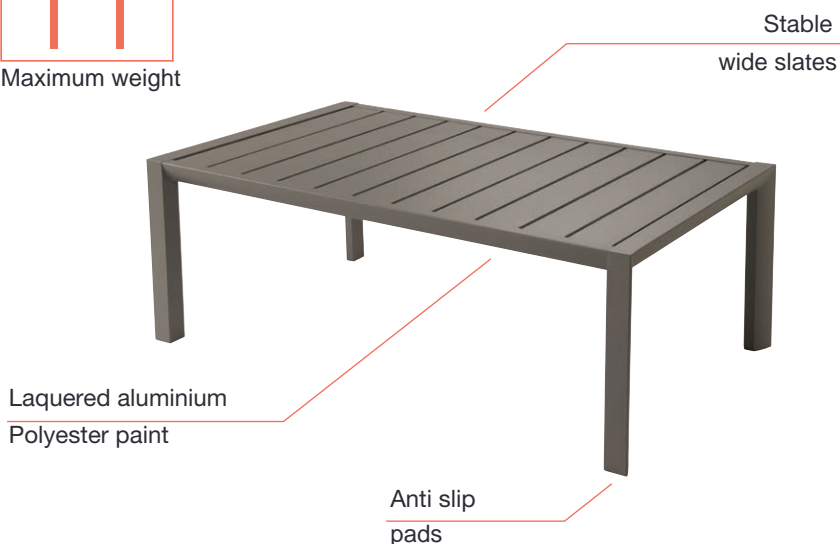

SUNSET low table
100X60

DESIGN AND LIGHTNESS

Designed in a lounge spirit, the Sunset low table is generously dimensioned and becomes the accessory of choice essential complete set.

+ PRODUCT

- COORDINATED WITH SUNSET RANGE
- STABLE TRAY WITH WIDE SLATS
- EASY TO CLEAN
- HIGH UV RESISTANCE

Maximum weight

Pack by (PCS)

Inox screw

Coloris	Code Art. UC	EAN
Sunset white low table	53 004 096	3100038158067
Sunset bronze low table	53 004 500	3100038157817
Sunset platinum grey low table	53 004 289	3100038158050
Sunset volcanic black low table	53 004 288	3100038159040