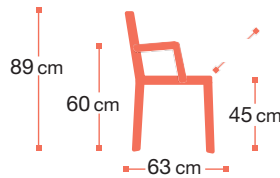

Sunset armchair volcanic black  
Canvas 34 flecked grey

x16

Delivery  
unit  
(PCS)

Inox  
Screw

| Colours   | Reference  | EAN           |
|---|------------|---------------|
| Sunset armchair ice white / T33 flecked beige     | U2 302 096 | 3100038177518 |
| Sunset armchair platinum grey / T33 flecked beige | U2 302 289 | 3100038177501 |
| Sunset armchair volcanic black / T34 flecked grey | U2 301 288 | 3100038177495 |
| Sunset armchair fusion bronze / T36 flecked brown | U2 303 599 | 3100038177525 |