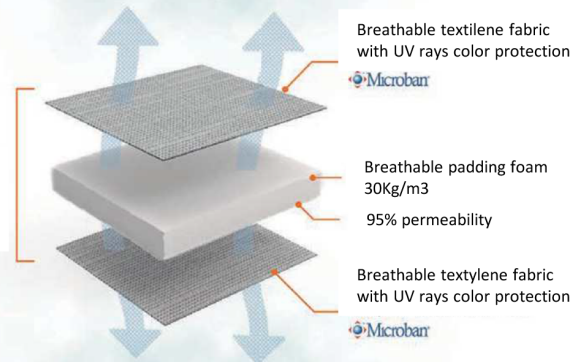

## + PRODUCT

- OPTIMIZED COMFORT
- ELEGANT, TIMELESS DESIGN
- EASY TO CLEAN

Confection with couture spirit

Alveolar cushion integrated  
Thickness 2 cm

Fibrallite

**MICROBAN TREATMENT (Synthetic Fabric) :**  
Anti-microbial protection, anti-mould, antifungal

**REPLACEMENT CANVAS**  
AVAILABLE  
+ DURABILITY  
+ RESPONSABLE

Special padded synthetic cushion for outdoor use (does not absorb or retain humidity)

- NEW CANVASES WITH A CLOSE-TO-TEXTYLE FINISH
- MICROBAN TREATMENT : ANTIMICROBIAL PROTECTION, ANTI-MOULD, ANTI-FUNGAL
- DOESN'T RETAIN WATER, DRIES QUICKLY
- HIGH-QUALITY, NON-DEFORMABLE CANVAS