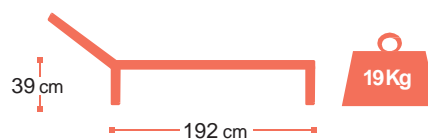

x16

Standard packing = Stack of 16 Sunloungers identical in color

Stainless steel screws

Item colors	Item reference	EAN Code
Sunset Comfort white / T33 light beige	R3 701 096	3100038172858
Sunset Comfort silver grey / T33 light beige	R3 702 289	3100038172872
Sunset Comfort bronze / T36 heather brown	R3 703 599	3100038172896
Sunset Comfort anthracite/ T34 heather grey	R3 706 288	3100038177471