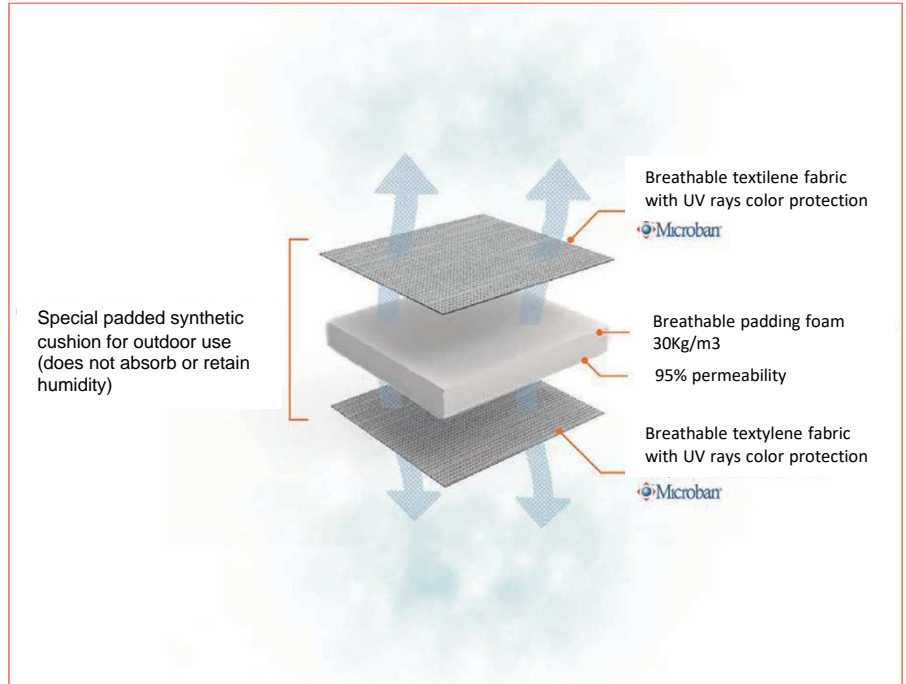

Quick drying cushioned Canvas manufactured with high quality sewing

**XL Width**  
65 cm

Integrated castors

Fiberglass composite structure highly resistant to corrosion

Grosfillex

Exclusive structure in high-density hybrid Composite: Aluminium particles & Fiberglass

Easily stackable (protective spacers)

**MICROBAN TREATMENT (Synthetic Fabric) :**  
Anti-microbial protection, anti-mould, antifungal

T34

T33

T36

Complete canvas frame very easy to replace (replacement padded canvas delivered already tensioned on a new aluminium frame to be fixed with 6 non visible screws.

Easily stackable (manual handle)