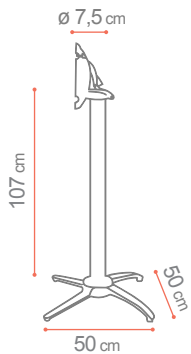

Aluminium
U0 501 009