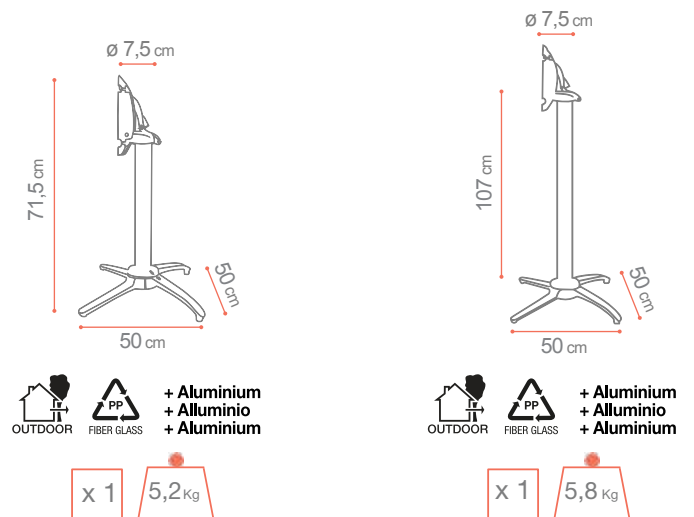

QUATTRO TABLE BASE
SELF-STABILIZING LEG

Grosfillex system :
open & close safety lock

Lacquered aluminium base with nesting
& folding system

+ PRODUCT

- **Patented SELF-STABILIZING leg system:** levels up uneven floor up to 2 cm and provides optimal user comfort.
- **Professionally approved sideways nesting system and Grosfillex folding system.**
- **Standard & high versions:** compatible with table tops up to 80 X 80 cm

Self-stabilizing system up to 2 cm

Fiberglass
Polypropylene &
polyamide

Aluminum pole &
polyester paint
Diameter 7,5 cm

4 adjustable bungs

	ø60	60x70	70x70	80x80	110x70	120x80
QUATTRO Standard	•	•	•	•		
QUATTRO High table base	•	•	•	•		