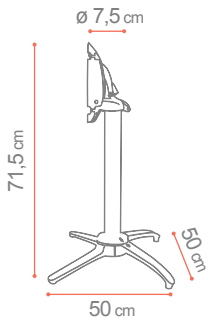

QUATTRO TABLE BASE
SELF-STABILIZING LEG

Grosfillex system :
open & close safety lock

Lacquered aluminium base with nesting
& folding system

+ PRODUCT

- **Patented SELF-STABILIZING leg system:** levels up uneven floor up to 2 cm and provides optimal user comfort.
- **Professionally approved sideways nesting system and Grosfillex folding system.**
- **Standard & high versions:** compatible with table tops up to 80 X 80 cm

Self-stabilizing system up to 2 cm

Fiberglass
Polypropylene &
polyamide

Aluminum pole &
polyester paint
Diameter 7,5 cm

4 adjustable bungs

	ø60	60x70	70x70	80x80	110x70	120x80
QUATTRO Standard	•	•	•	•		
QUATTRO High table base	•	•	•	•		