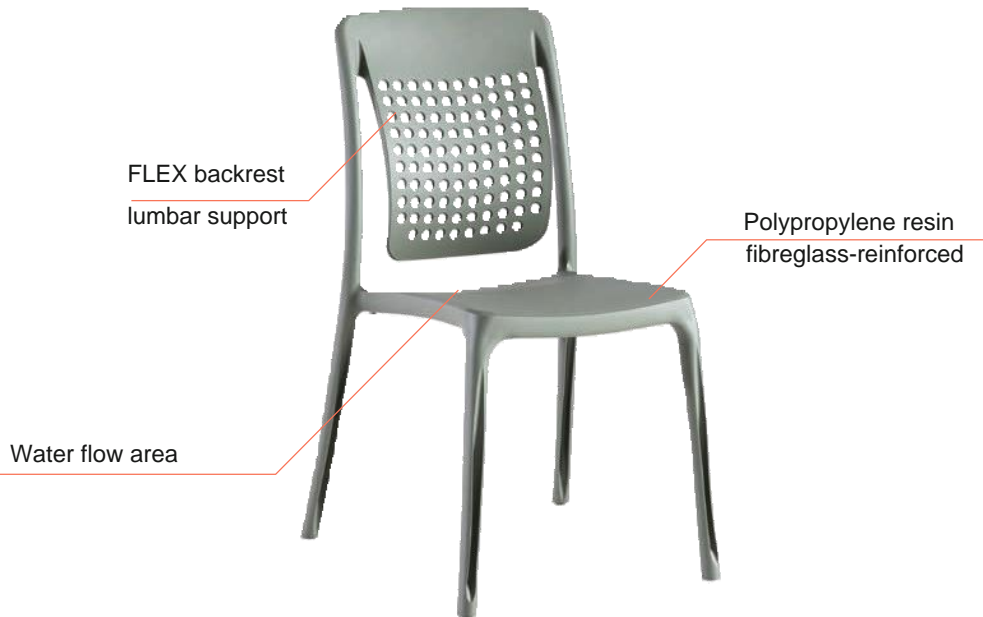

FACTORY
CHAIR & ARMCHAIR

EXTREME SEATING COMFORT

Exclusive Grosfillex concept: FLEX backrest for an optimum comfort.

+ PRODUCT

- FLEX backrest : ergonomic, flexible backrest with lumbar support
- Design contemporary, industrial look
- Available as chair & armchair
- Stackable chair and armchair

Ice white
35900096

Platinum grey
35 900 289

Burned Orange *
35900019

Ice white
39900096

Platinum grey
39 900 289

Burned Orange *
39900019

Indian Yello
R1 201 737

Green Forest
R1 201 818

* End of serie

Indian Yello
R1 301 737

Green Forest
R1 301 818

x Complies with European standards EN 581-1/2/3 : Product tested for safety / resistance (130kg static load with weight distributed evenly) / stability for Collective use