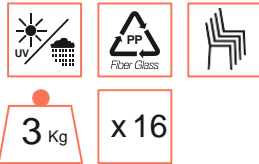

Ice white
35900096

Platinum grey
35 900 289

Burned Orange *
35900019

Ice white
39900096

Platinum grey
39 900 289

Burned Orange *
39900019

Indian Yello
R1 201 737

Green Forest
R1 201 818

* End of serie

Indian Yello
R1 301 737

Green Forest
R1 301 818

x Complies with European standards EN 581-1/2/3 : Product tested for safety / resistance (130kg static load with weight distributed evenly) / stability for Collective use