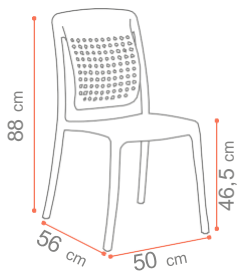

FACTORY
CHAIR & ARMCHAIR

EXTREME SEATING COMFORT

Exclusive Grosfillex concept: FLEX backrest for an optimum comfort.

+ PRODUCT

- FLEX backrest : ergonomic, flexible backrest with lumbar support
- Design contemporary, industrial look
- Available as chair & armchair
- Stackable chair and armchair