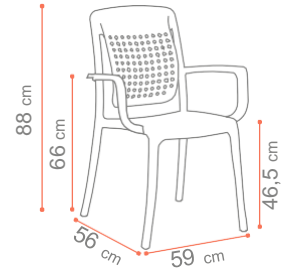

Ice white
35900096