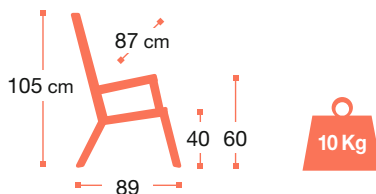

+ PRODUCT

- HIGH BACKREST & LUMBAR SUPPORT
- TEXTURED WOOD FINISH
- EASY MAINTENANCE
- STACKABLE

► Tested at 150 kg

Westport armchair white

Westport armchair taupe

Colours	Reference	EAN
Adirondack westport armchair taupe	U2 701 181	3100038179604
Adirondack westport armchair white	U2 701 004	3100038179598