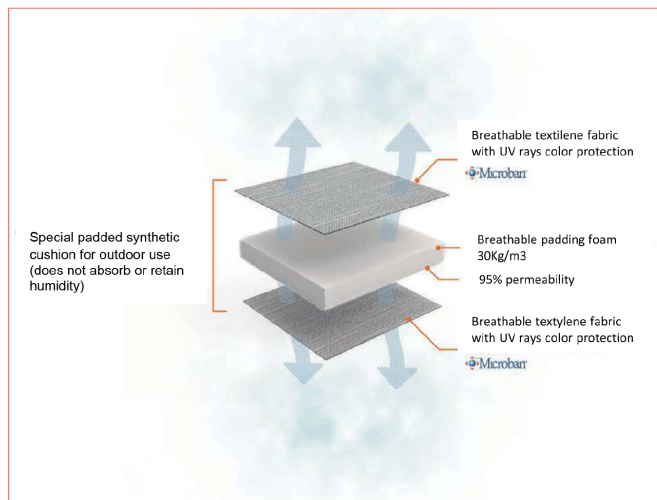

Armrest

Sold separately

- Fusion
- Bronze
- Platinum grey
- Vocanic Black
- Ice
- White

12Kg

x1 Delivery unit (PCS)

Alveolar breathable
cushion integrated

Thickness 3 cm

Anti-slip
pads

Confection
couture spirit

High tech composite

Low comfort armchair
Ice white / Fabric 33 flecked beige

Low comfort armchair
Platinum grey / Fabric 33 flecked beige

Low comfort armchair
Volcanic black / Fabric 34 flecked grey