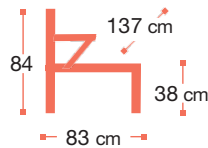

Ultra-quick canvas change

16,3 Kg

x2
Delivery Unit (PCS)

Stainless steel screws