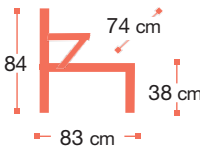

Coloris	Code Art. UC	EAN
FT sunset bas confort blanc glacier / T33 beige chiné	U2 402 096	3100038177594
FT sunset bas confort gris platinum / T33 beige chiné	U2 402 289	3100038177587
FT sunset bas confort noir volcanique / T34 gris chiné	U2 401 288	3100038177570
FT sunset bas confort bronze fusion / T36 brun chiné	U2 403 599	3100038177600

Set of 2 armrests Sunset fusion bronze	CT 416 599	3100038166307
Set of 2 armrests Sunset platinum grey	CT 416 289	3100038159637
Set of 2 armrests Sunset Volcanic Black	CT 416 288	3100038159613
Set of 2 armrests Sunset Ice white	CT 416 096	3100038159620