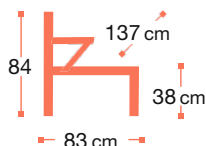

Anti slip
pads

High Tech composite

Lacquered aluminum intermediate legs

Ice white
Canvas T33
flecked beige

Ice white
Canvas T35
flecked turquoise

Ice white
Canvas T28
white

Platinum grey
Canvas T33
flecked beige

Platinum grey
Canvas T30
grey

Volcanic black
Canvas T34
flecked grey

Volcanic black
Canvas T30
grey

Fusion Bronze
Canvas T36
flecked brown

Fusion Bronze
Canvas T31
Cognac

Inox
screw

Colours	Reference	EAN
Sofa volcanic black / T30 grey	58 004 288	3100038158135
Sofa fusion bronze / T31 Cognac	58 001 599	3100038157848
Sofa platinum grey / T30 grey	58 001 289	3100038157848
Sofa ice white / T28 white	58 001 096	3100038158111
Sofa ice white / T33 flecked beige	R4 501 096	3100038180198
Sofa ice white / T35 flecked turquoise	R4 502 096	3100038180204
Sofa platinum grey / T33 flecked beige	R4 501 289	3100038180464
Sofa volcanic black / T34 flecked grey	R4 503 288	3100038180488
Sofa fusion bronze / T36 flecked brun	R4 504 599	3100038180501
Set of 2 armrests Sunset bronze	CT 416 599	3100038166307
Set of 2 armrests Sunset grey	CT 416 289	3100038159637
Set of 2 armrests Sunset volcanic black	CT 416 288	3100038159613
Set of 2 armrests Sunset white	CT 416 096	3100038159620

*Complies with European standards EN 581-1/2/3 :
Product tested for safety / resistance (150kg static load with weight distributed evenly) / stability for Collective use