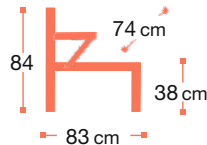

Anti-slip
pads

High Tech composite

Stackable armchair without armrests

Ice white
Fabric T33
flecked beige

Ice white
Fabric T35
flecked turquoise

Ice white
Fabric T28
white

Platinum grey
Fabric T33
flecked beige

Platinum grey
Fabric T30
grey

Volcanic black
Fabric T34
flecked grey

Volcanic black
Fabric T30
grey

Fusion Bronze
Fabric T36
flecked brown

Fusion Bronze
Fabric T31
Cognac

Stainless
steel screws

Colours	Reference	EAN
Convers.armchair Volcanic black / T30 gris	58 003 288	3100038159262
Convers.armchair Fusion Bronze / T31 cognac	58 002 599	3100038158173
Convers.armchair Platinum grey / T30 gris	58 002 289	3100038157862
Convers.armchair Ice white / T28 blanc	58 002 096	3100038158159
Convers.armchair Ice white / T33 flecked beige	58 007 096	3100038180105
Convers.armchair Ice white / T35 flecked turquoise	58 008 096	3100038180112
Convers.armchair Platinum grey / T33 flecked beige	58 007 289	3100038180402
Convers.armchair Volcanic black / T34 flecked grey	58 009 288	3100038180426
Convers.armchair Fusion Bronze / T36 flecked brown	58 010 599	3100038180440
Set of 2 armrests Sunset Fusion bronze	CT 416 599	3100038166307
Set of 2 armrests Sunset platinum grey	CT 416 289	3100038159637
Set of 2 armrests Sunset volcanic black	CT 416 288	3100038159613
Set of 2 armrests Sunset ice white	CT 416 096	3100038159620

* Complies with European standards EN 581-1/2/3 :
Product tested for safety / resistance / stability for Collective use