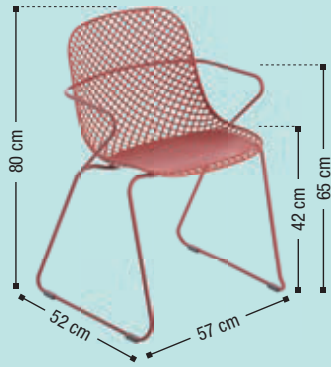

Grosfillex® original

RAMATUELLE 73'
CHAIR

RAMATUELLE 73' CHAIR

6,35 Kg

The star the French Riviera

An iconic chair with a timeless design : created in 1973, the Ramatuelle chair is reinvented today to accompany your get-togethers with style.

Association of materials : metal and resin combine with elegance and harmony.

Available in a range of vintage and modern colours: Absolute cream, Ether blue, Bossa Nova red, Pavement grey.

+ PRODUCT

- Timeless iconic design, for use indoor & outdoor.
- Optimal comfort: integrated armrests, flexible PP seating, unbreakable.
- Very stable: sleigh-shapes legs fitted with 4 anti-rotation gliders.
- Optional cushion available in 3 colours (sold separately).