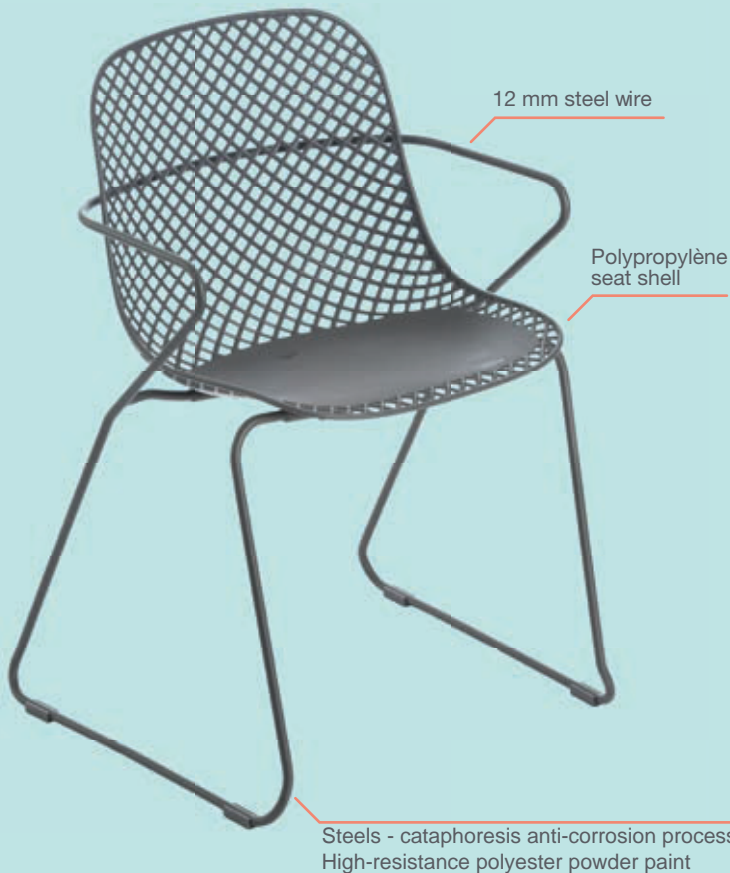

Grosfillex® original

RAMATUELLE 73'
CHAIR

RAMATUELLE 73' CHAIR

6,35 Kg

The star the French Riviera

An iconic chair with a timeless design : created in 1973, the Ramatuelle chair is reinvented today to accompany your get-togethers with style.

Association of materials : metal and resin combine with elegance and harmony.

Available in a range of vintage and modern colours: Absolute cream, Ether blue, Bossa Nova red, Pavement grey.

+ PRODUCT

- Timeless iconic design, for use indoor & outdoor.
- Optimal comfort: integrated armrests, flexible PP seating, unbreakable.
- Very stable: sleigh-shapes legs fitted with 4 anti-rotation gliders.
- Optional cushion available in 3 colours (sold separately).

Pavement grey
49 175 713
3100038168097

Bossa Nova red
49 175 712
3100038168080

Ether blue
49 175 711
3100038168073

Vert tender
49 175 736
3100038172247

Absolute cream
49 175 710
3100038168059

* Conform to European standards EN 581-1 et 581-2 : tested for safety resistance and stability for domestic and collective use