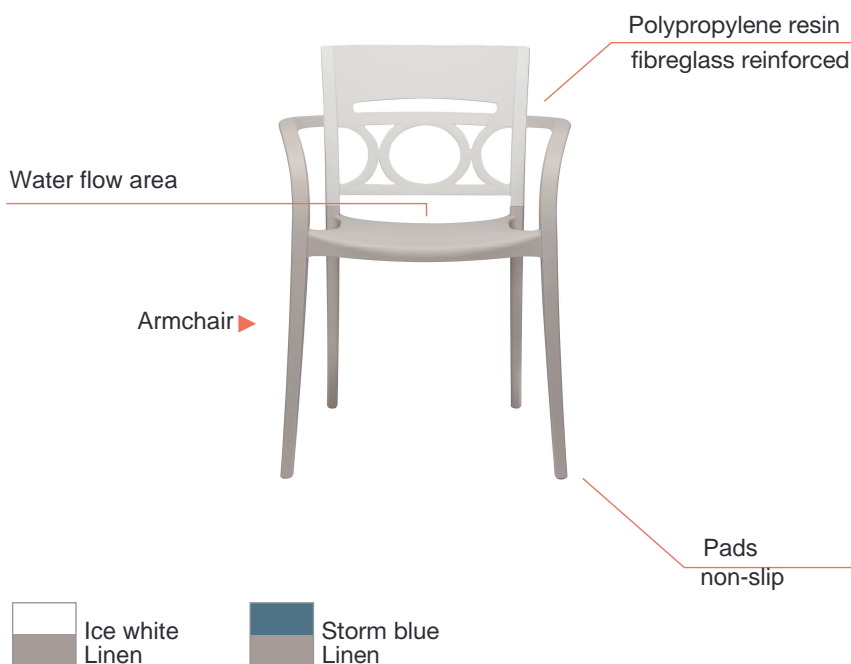

Chair & armchair MOON

MOON CHAIR & ARMCHAIR

COMFORT & ELEGANCE

Succumb to the "charm revisited" look of the chairs and armchairs MOON where you can appreciate the finesse of the scenery and elegant colours.

+ PRODUCT

- BICOLOUR COMBINATIONS
- GREAT STABILITY & SEATING COMFORT
- SOLIDITY & RESISTANCE TO USE

| Colours | Reference | EAN |
|---------------------------------|------------|---------------|
| Moon chair Linen / Ice white | 35 432 096 | 3100038151303 |
| Moon chair Linen / Storm blue | 35 432 196 | 3100038151440 |
| Moon armchair Linen / Ice white | 39 432 096 | 3100038151327 |
| Moon chair Linen / Storm blue | 39 432 196 | 3100038151518 |