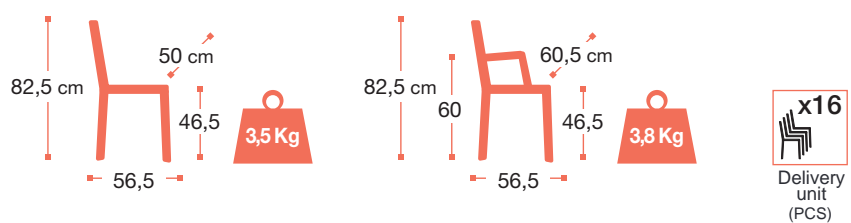

+ PRODUCT

- BICOLOUR COMBINATIONS
- GREAT STABILITY & SEATING COMFORT
- SOLIDITY & RESISTANCE TO USE

| Colours | Reference | EAN |
|---------------------------------|------------|---------------|
| Moon chair Linen / Ice white | 35 432 096 | 3100038151303 |
| Moon chair Linen / Storm blue | 35 432 196 | 3100038151440 |
| Moon armchair Linen / Ice white | 39 432 096 | 3100038151327 |
| Moon chair Linen / Storm blue | 39 432 196 | 3100038151518 |