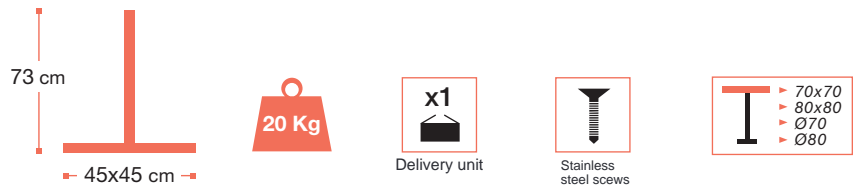

ECOFIX Table legs

PRACTICALITY AND ROBUSTNESS

A terrace table base that offers great stability and generous space for comfortable seating.

+ PRODUCT FEATURES

- All the fixings are in stainless steel
- Special anti-corrosive material
- 4 aluminum and stainless steel legs levelers
- Very stable
- Weather resistance
- Suitable for all HPL tabletops

A central tube with a double indexing system preventing rotational movements of the top and ensuring the same alignment of the tops and the legs.

AKZO NOBEL thermosetting powder paint made of polyester resins

Aluminium Black

Table legs matching Grosfillex Expert
In & Out table tops

Colours	Reference	EAN
Aluminium	55 750 009	3100038144558
Black	55 750 017	3100038144565

*Conform to European standards EN 581-1/2/3:
product tested for safety, resistance and stability for heavy-duty use.