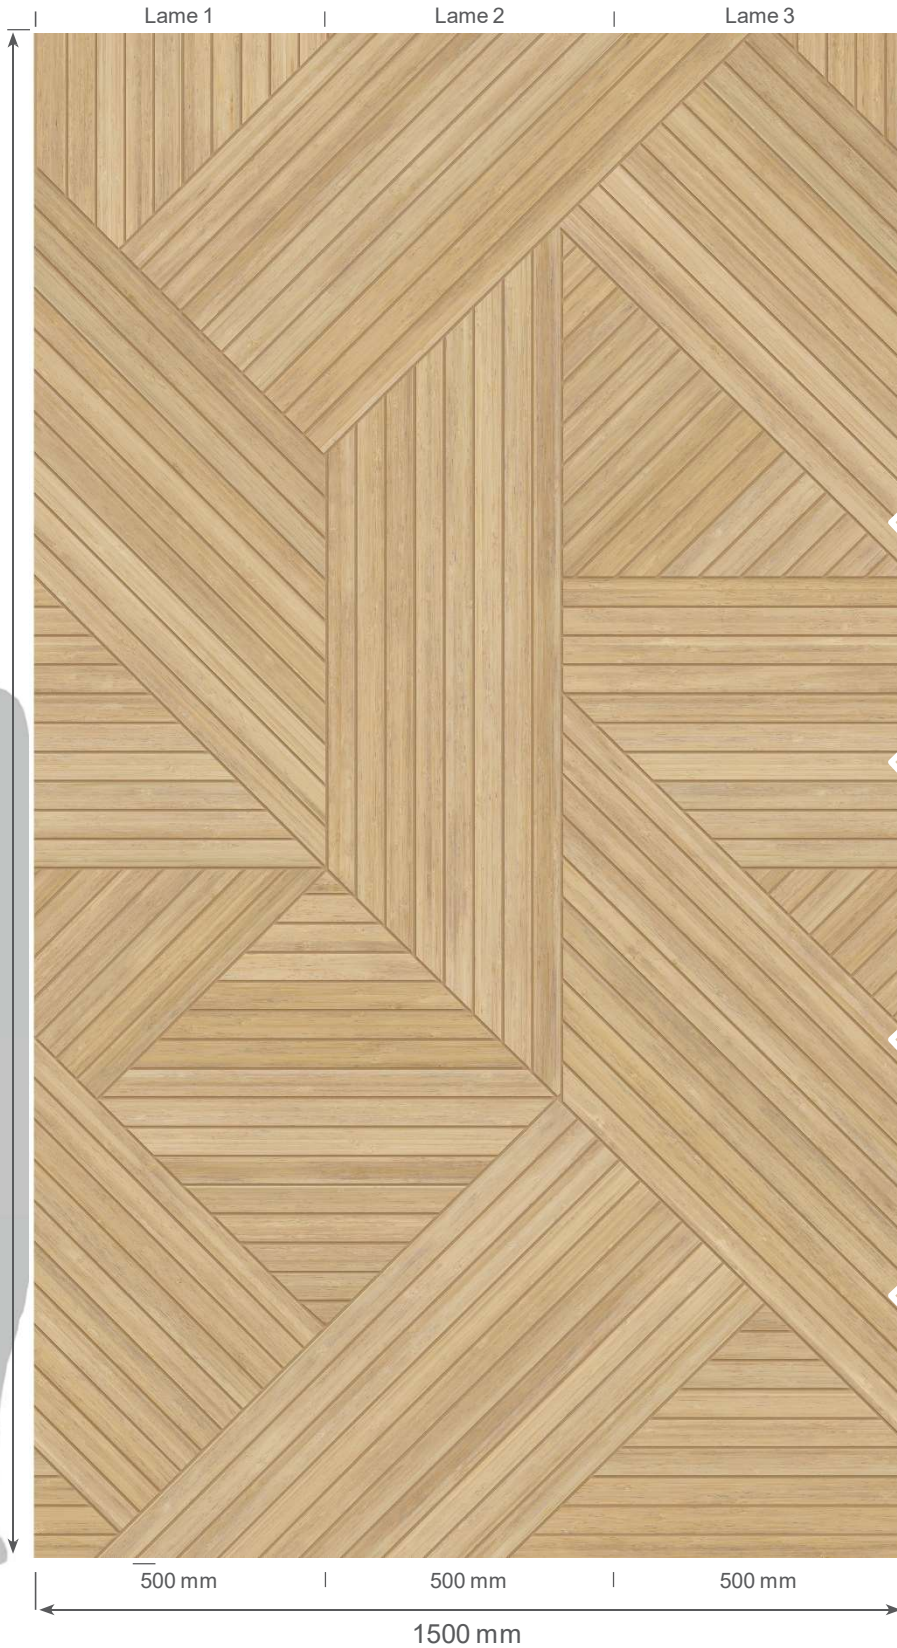

Original design by Gx

ELEMENT PREMIUM 3D
ORIGAMI

6 mm

PACK 3 LAMES
3,9 m²

POSE CONTINUE

SIMPLE ET RAPIDE A POSER

ETANCHE

CE